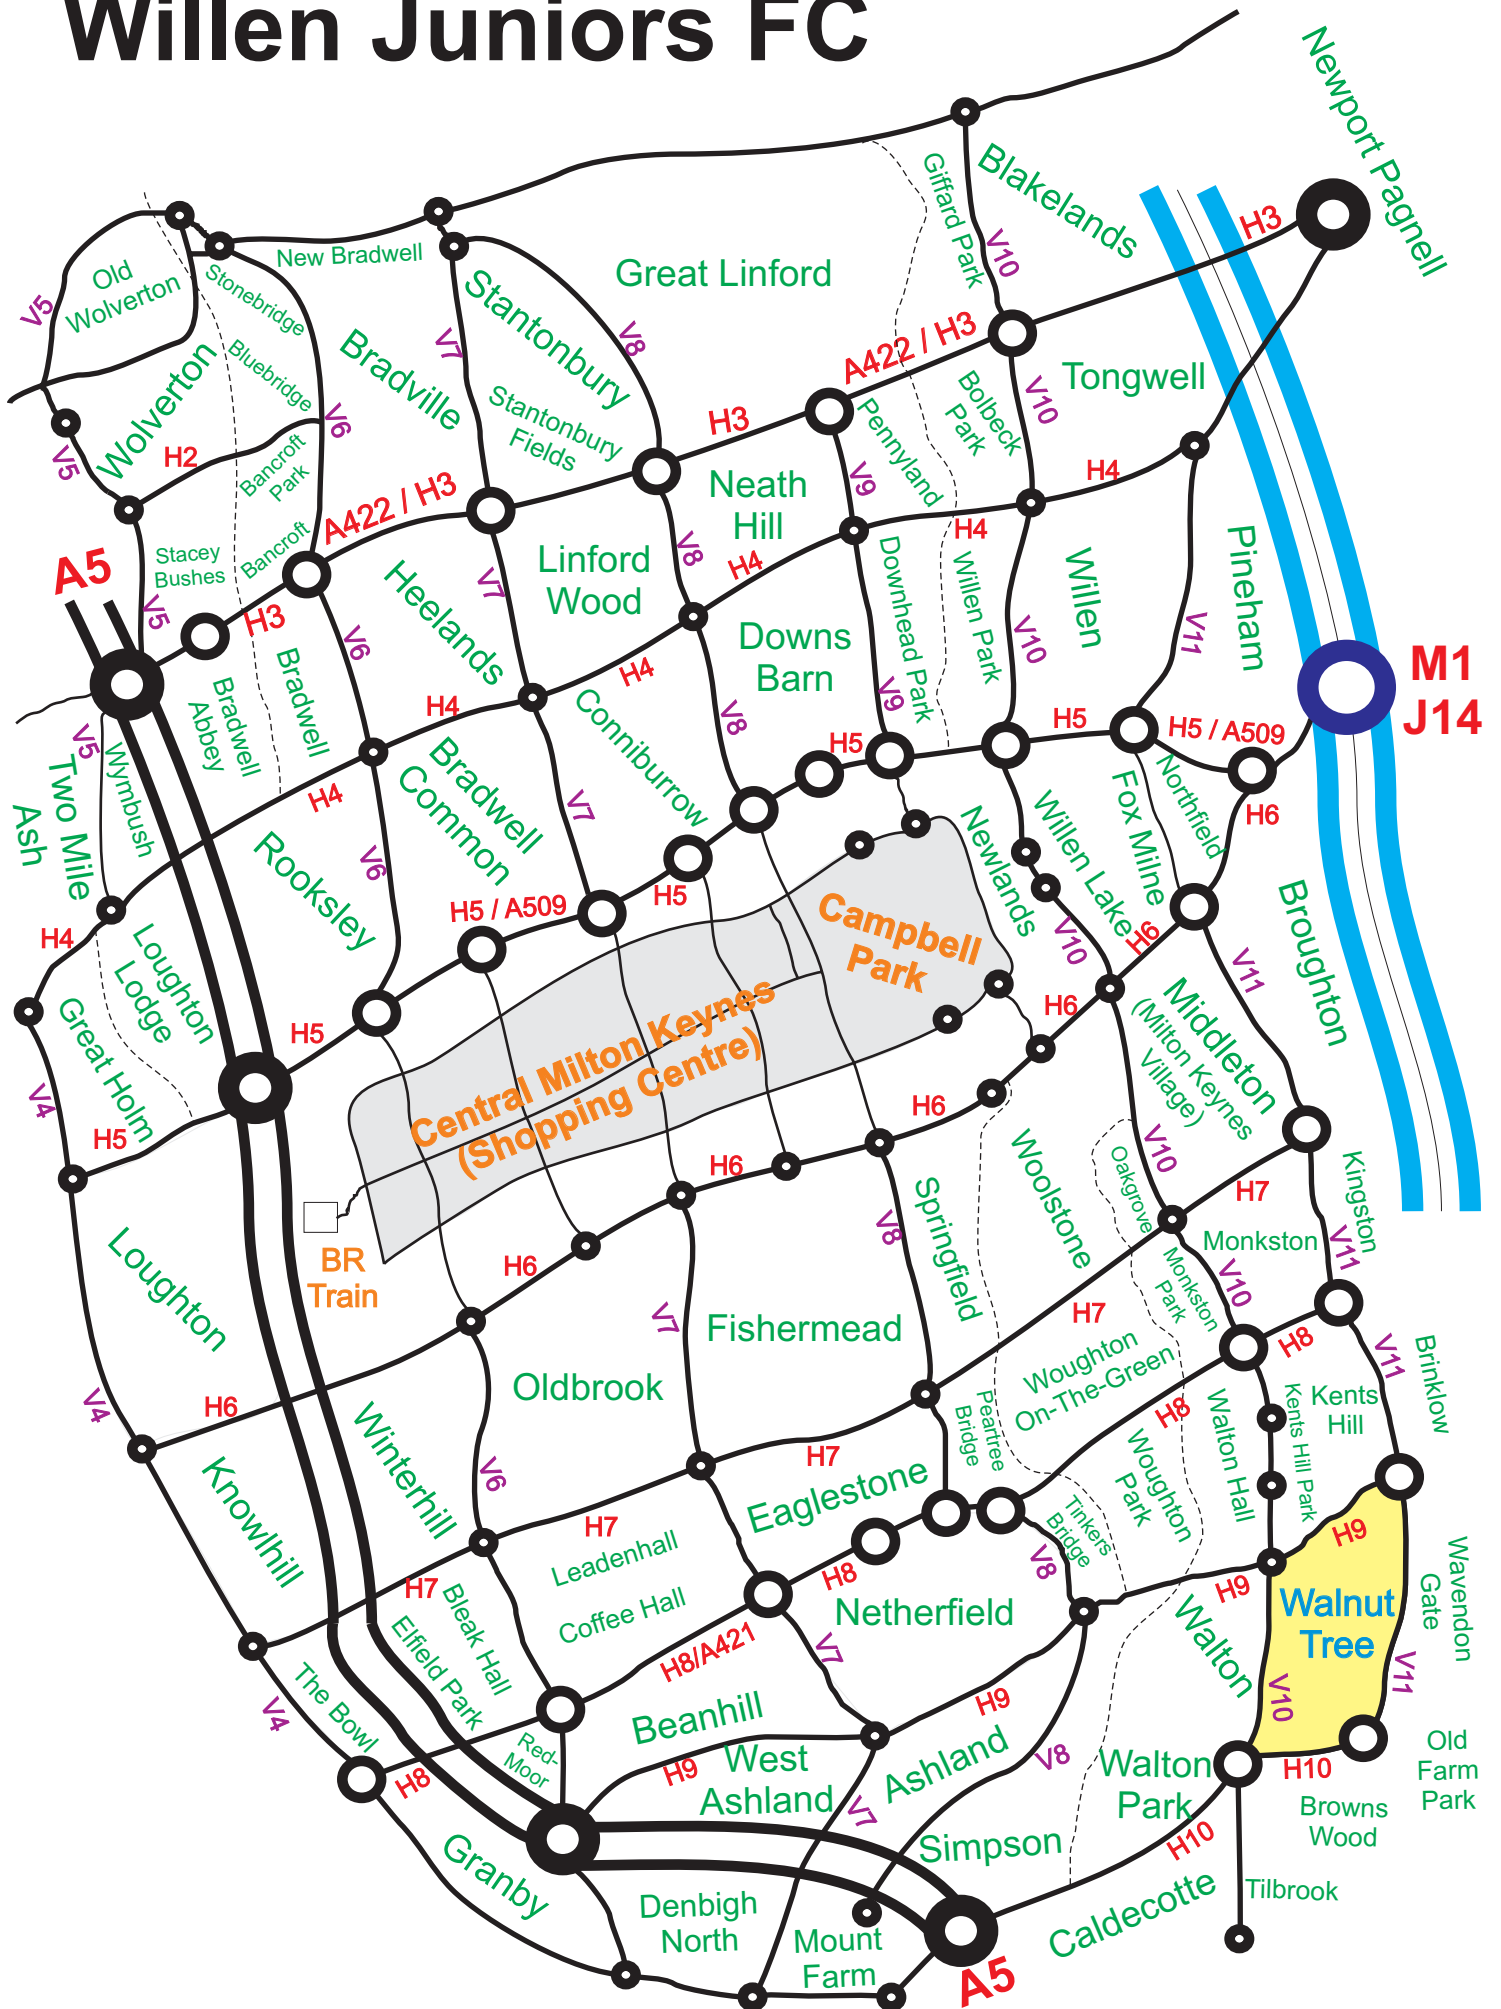

Willen Juniors FC

Walnut Tree - Walton High (PowerLeague Astro Pitches)

PowerLeague
Walton High, Fyfield Barrow
Walnut Tree, Milton Keynes MK7 7WH