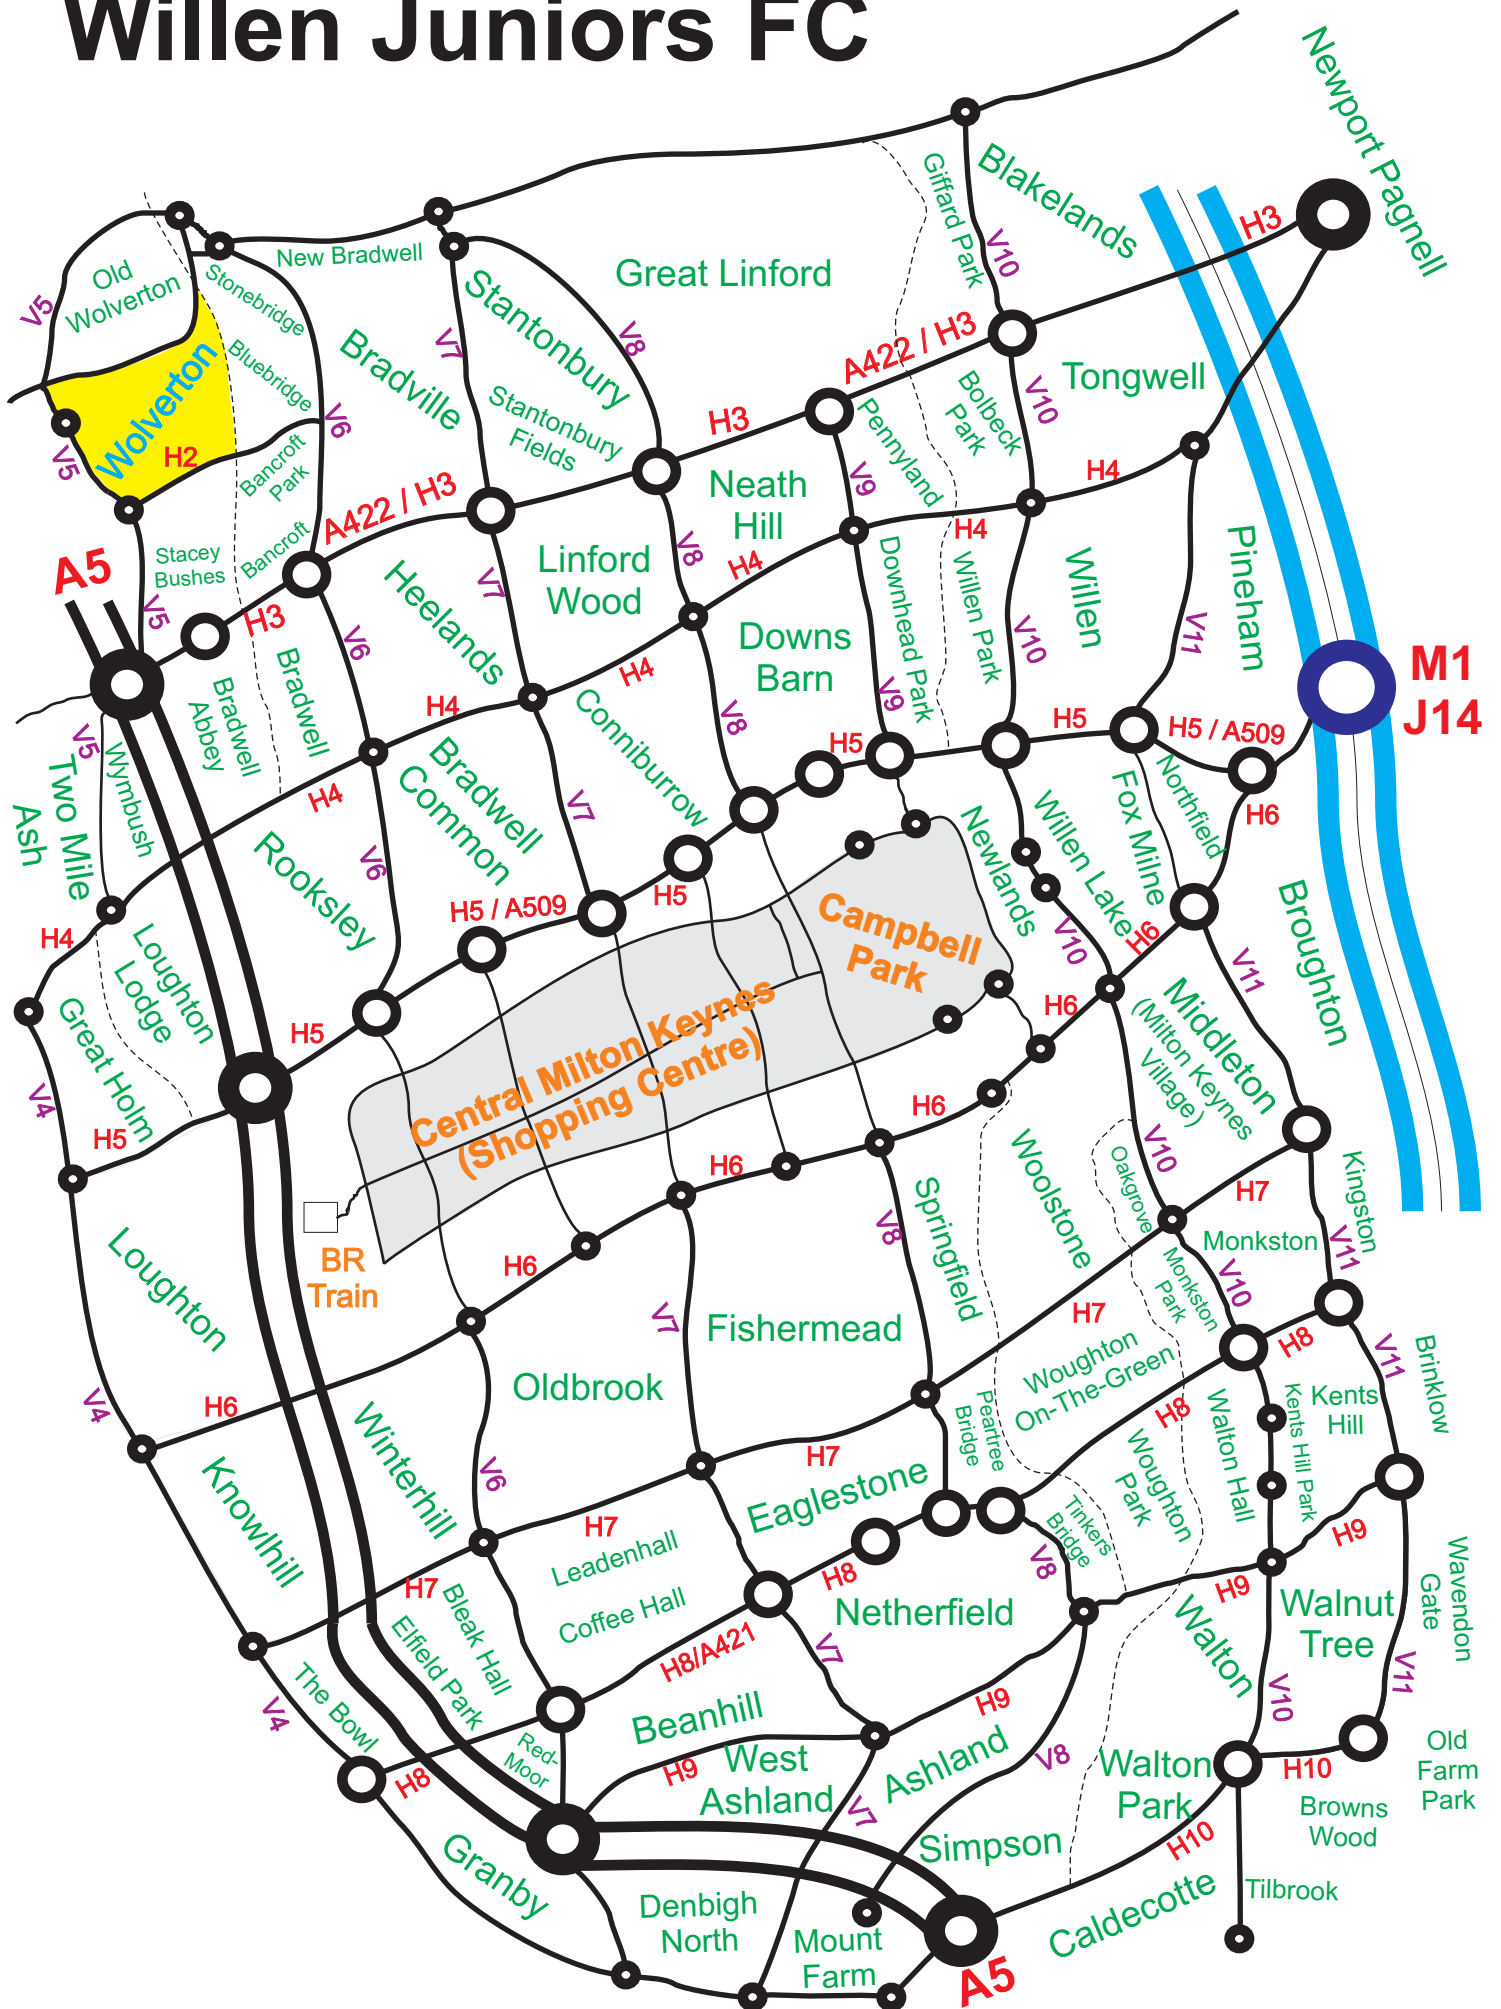

# Willen Juniors FC

Mill Mead Hall, Wolverton

# Mill Mead Hall

Wolverton, Milton Keynes